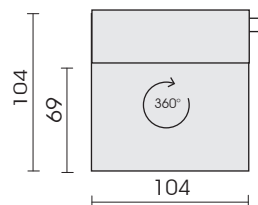

Side view (type 139)

▷ = Connector side □ = Label

Armchair:

Element big,
Turning and
swing function
139

Cushion:

Cushion
(Tapered cushion)
(Plain seam)
78 x 34
566

Cushion
(Tapered cushion)
(Plain seam)
60 x 40
967