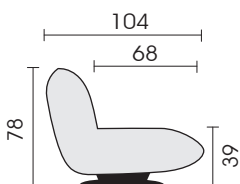

Side view (type 139)

▷ = Connector side □ = Label

Armchair:

Element big,
Turning and
swing function
139

Cushion:

Cushion
(Tapered cushion)
(Plain seam)
78 x 34
566

Cushion
(Tapered cushion)
(Plain seam)
60 x 40
967